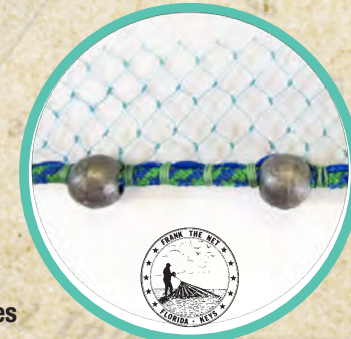

No Net has ever had this much spread!

Great Warranty!

Morada quality backed by an industry leading warranty.

Fits in one hand!

35 ft. Water Color Blended Hand Line

Water Blended Dual Color Double Selvage

Extra Large Panels and legendary design make the Morada Series perform better than any other net on the market

Lead Weights

1.60 lb. per ft. of lead. Small marble weights tied at exact measurements ensures net opens and closes uniformly, no lost bait. Long weights tied on large mesh (1", 5/8") ensures no tangles. Super fast sink rate.

Netting

Morada netting combines strength and softness to find the perfect balance. Constructed out of a premium high grade monofilament. Soft netting fits nicely in one hand when net is fully loaded with a fast sink rate. Strong netting rated to pull in large bait loads.

Braille Lines & Morada Tubing Braille Divider

Premium mono strong braille lines tied every 25" for balanced performance when closed. Minimizes loss of bait and improves net closing. Unique to Morada brailles are divided with a tubing for easy separation and less tangles.