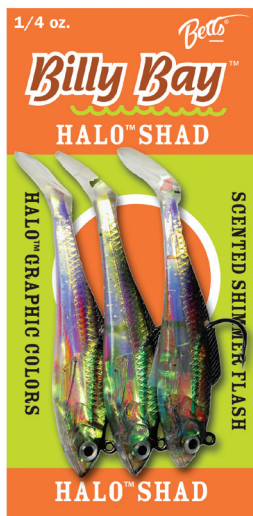

## Tail Spin™

With Extra™ Tail

Very heavy all gold #3 Spinners. Durable split tail on epoxy paint head. Perfect red fish/drum lure. Perfect weight for flats or shallow water fishing.

Stock#	Size	Body	Description
925RF-29G	1/4	3"	Black/Chart/Orange
925RF-35G	1/4	3"	White/Red Dot
925RF-44G	1/4	3"	Orange Crawfish Glitter
925RF-47G	1/4	3"	Chartreuse Crawfish

## Halo™ Shad

Rigged with hook and weighted

The Shimmer Shine flashes of the Halo-graphic™ draws the fish to it. The fish "just can't stand it".

Stock#	Size
888-8-3	1/8
888-4-3	1/4

Color Chart			
4	Pink	11	Gold Tiger
9	Green Tiger	17	Smoke
10	Chartreuse	23	Black Chartreuse

**Pack:**  
3 pc. Bubble Pack - 12 packs

To order, add color # to stock #.

**Billy Bay**  
by **Betts**

## Halo™ Spin

Heavy All Gold Spinner

The Shimmer Shine flashes of the Halo-graphic™ draws the fish to it. The fish "just can't stand it". Very heavy. All gold spinner with #4 Colorado Blade

Stock#	Size
888-8	1/8
888-4	1/4