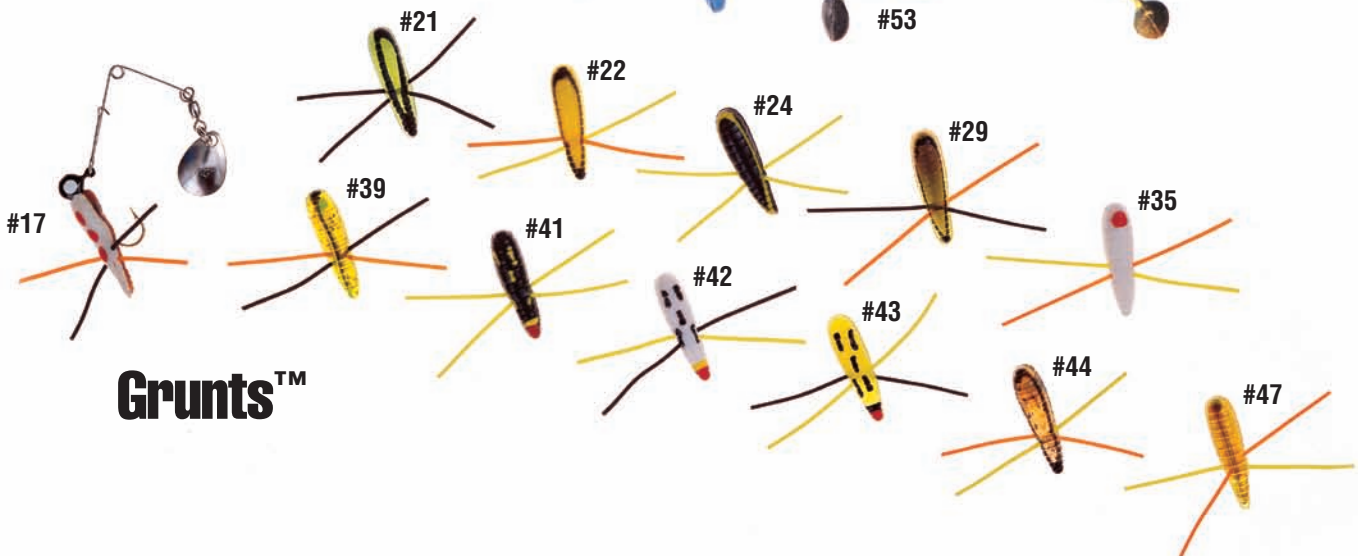

Betts Spin™ COLORS

Curls™

Pogy Shad™

Grunts™

Betts Spin™
Curls™
Hand Poured

12/card or Value Pack with Exxtra™ bait

1. Best collection of colors, design and quality of hand poured, custom decorated curl tails ever produced.
2. Hand poured & custom decorated colors as original.
3. Gold hooks.
4. Original style head with barb to hold lure on hook with large painted eyes.
5. High quality spinner.
6. Special hand painted dot.
7. Spinner attached to lure.

Pack: 12 per card

Stock#	Size	Body	Description
021CT	1/32	1-1/2" Curl	1 rigged
022CT	1/16	2" Curl	1 rigged
023CT	1/8	3" Curl	1 rigged
025CT	1/4	4" Curl	1 rigged

(1/4 oz. with strong hook)

Pack: Value Pack with Exxtra™ Bait

Stock#	Size	Body	Description
921CT	1/32	1-1/2" Curl	1 rigged & 1 spare
922CT	1/16	2" Curl	1 rigged & 1 spare
923CT	1/8	3" Curl	1 rigged & 1 spare
925CT	1/4	4" Curl	1 rigged & 1 spare

(1/4 oz. with strong hook)