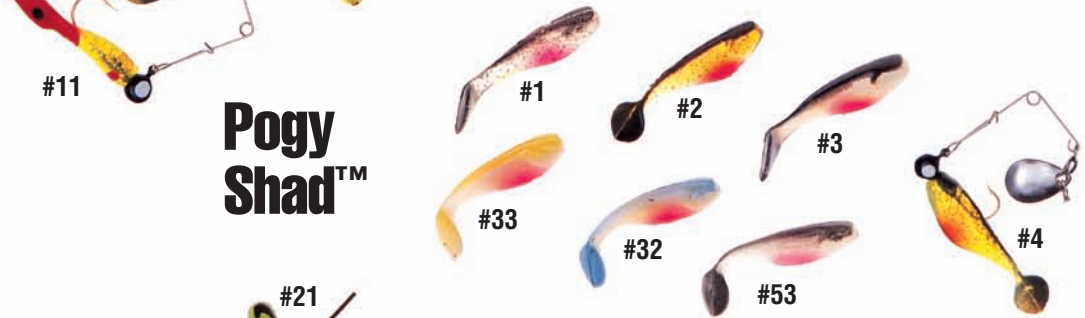

Betts Spin™ COLORS

Curls™

Pogy Shad™

Grunts™

Betts Spin™
Curls™
Hand Poured

12/card or Value Pack with Exxtra™ bait

1. Best collection of colors, design and quality of hand poured, custom decorated curl tails ever produced.
2. Hand poured & custom decorated colors as original.
3. Gold hooks.
4. Original style head with barb to hold lure on hook with large painted eyes.
5. High quality spinner.
6. Special hand painted dot.
7. Spinner attached to lure.

Pack: 12 per card

Stock#	Size	Body	Description
021CT	1/32	1-1/2" Curl	1 rigged
022CT	1/16	2" Curl	1 rigged
023CT	1/8	3" Curl	1 rigged
025CT	1/4	4" Curl	1 rigged

(1/4 oz. with strong hook)

Pack: Value Pack with Exxtra™ Bait