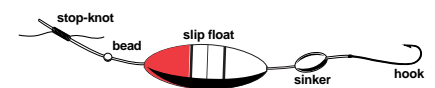

Billy Boy Bobbers

Bobber Stops and Beads 10 pc. per pack

Thread on bead and slip float. Add sinker & hook. Bead not required on floats with small hole. Slide stop knot to desired depth. Fluorescent string for high visibility and fast depth change. Easy instructions on package.

Stock #
SBS-2 **For Line Use**
2-8 lbs.

Pack:
10 pcs. per pack - 12 packs