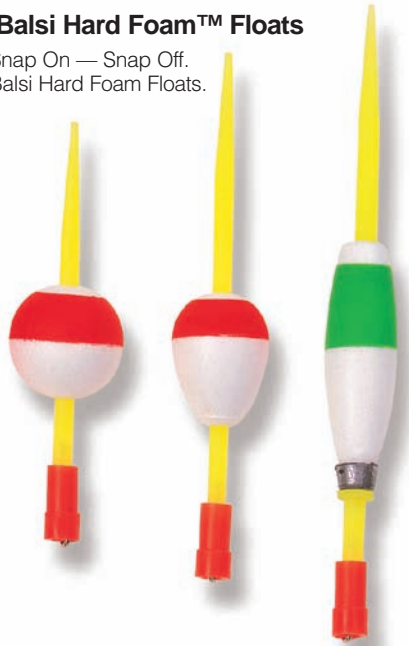

SNAP-ON CAP STICK

Balsi Hard Foam™ Floats

Snap On — Snap Off.
Balsi Hard Foam Floats.

Unweighted 50 pack

Color
RW - Red/White

Size	Stock #	Description
1 1/2"	B00B-CC-50RW	Cigar
2"	B0B-CC-50RW	Cigar
2 1/2"	B2B-CC-50RW	Cigar
3"	B4B-CC-50RW	Cigar
1"	B100-CP-50RW	Pear
1 1/4"	B125-CP-50RW	Pear
1 1/2"	B150-CP-50RW	Pear
1 3/4"	B175-CP-50RW	Pear
3/4"	B075-CR-50RW	Round
1"	B100-CR-50RW	Round
1 1/4"	B125-CR-50RW	Round
1 1/2"	B150-CR-50RW	Round

Unweighted Zip Bag - 12 bags/pack

Color
RW - Red/White

Size	Stock #	Pcs.	Description
1 1/2"	M00B-CC	3	Cigar
2"	M0B-CC	3	Cigar
2 1/2"	M2B-CC	3	Cigar
3"	M4B-CC	3	Cigar
1"	M100-CP	3	Pear
1 1/4"	M125-CP	3	Pear
1 1/2"	M150-CP	3	Pear
1 3/4"	M175-CP	3	Pear
3/4"	M075-CR	3	Round
1"	M100-CR	3	Round
1 1/4"	M125-CR	3	Round
1 1/2"	M150-CR	3	Round

Weighted 50 pack

Colors
RW - Red/White
GW - Green/White

Size	Stock #	Description
1 1/2"	B00BW-CC-50	Cigar
2"	B0BW-CC-50	Cigar
2 1/2"	B2BW-CC-50	Cigar
3"	B4BW-CC-50	Cigar
1"	B100W-CP-50	Pear
1 1/4"	B125W-CP-50	Pear
1 1/2"	B150W-CP-50	Pear
1 3/4"	B175W-CP-50	Pear
1"	B100W-CR-50	Round
1 1/4"	B125W-CR-50	Round

To order add color # to stock #.

Weighted Zip Bag - 12 bags/pack

Colors
Assorted

Size	Stock #	Pcs.	Description
1 1/2"	M00BW-CC	3	Cigar
2"	M0BW-CC	3	Cigar
2 1/2"	M2BW-CC	3	Cigar
3"	M4BW-CC	3	Cigar
1"	M100W-CP	3	Pear
1 1/4"	M125W-CP	3	Pear
1 1/2"	M150W-CP	3	Pear
1 3/4"	M175W-CP	3	Pear
1"	M100W-CR	3	Round
1 1/4"	M125W-CR	3	Round