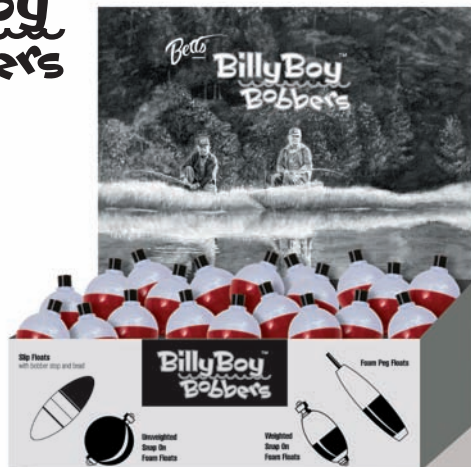

Stock#	Size	Pack Pcs. per Zip Bag
FS-25B	1-1/2	4
FS-35B	1-3/4	3
FS-50B	2-1/2	2

**Pack:**  
12 Zip Bags per pack

### Unweighted Plastic Floats Snap-On Display - 96 pcs.

Assortment of the best sizes.

**Display contains:**  
42 ea. - 1 1/4"  
28 ea. - 1 1/2"  
26 ea. - 1 3/4"

Stock#	Color	Pack
PD-96RW	Red/White	1 each
PD-96A	Assorted	1 each